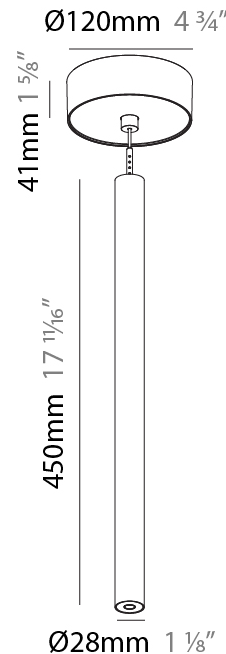

GENERAL

Series: Hangover
Subseries: Hangover Plug Monopoint Surface Canopy
Brand: Prolight
Division: Architectural
Mounting Type: Suspension
Mounting Location: Ceiling
Subcategory: Pendant

PHYSICAL

Shape: Cylinder
Diameter (mm): 28
Diameter (in): 1 1/8
Height (mm): 450
Height (in): 17 11/16
Max. Overall Height (mm): 2450
Max. Overall Height (in): 96 7/16
Light Distribution: Downlight
Weight (kg): 0.504
Weight (lbs): 1.11
Fixture Finish: [SSR / BKV / CWI / CRY / HAB / UFT / ITA / RUA / FTG / MYG / LOD / PUS / FRO / FUP / KIA / POP / BLS / SPG / MEY / GOH / GUM / CHC / COM / ABZ / JAG / OBR / MOS / ROR](#)
Fixture Material: Aluminum
Cable Details: [2000mm or 4000mm Black Cable](#)

ELECTRICAL

Lamp Type: LED (Zhaga Standard)
Input Wattage (W): 6.6
Total Output Wattage (W): 6
Dimming: Tri-Mode (Non-Dimming and Phase Dimming (120Vac only) and 0-10V Dimming)
Driver Included: Yes
Driver Location: External
Driver Type: Constant Current - Universal
Driver Class: Class 2
Housing: ENCP3 w/quick connect
Input Voltage (V): 120 - 277
Constant Current (MA): 500

LED

Number of LEDs: 1
Color Temperature (°K): [2700 / 3000 / 4000](#)
Max. Delivered Lumen (lm): 330 / 360 / 380
CRI: >90 CRI
Lamp Life (hrs): 50000
Upon Request: ***3500K available in minimum quantities (larger quantities upon request)

OPTICAL

Optic°: [24 / 32 / 34 / 55 / 58](#)

RATINGS AND CERTIFICATIONS

Certified By: Certified for North American Standards
IP rating: IP20